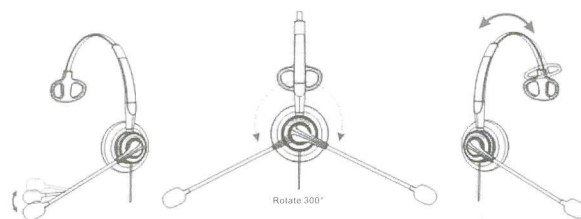

**ENS LYON**

**USER GUIDE**

**P73.33**

**Monaural Headset**

**Binaural Headset**

**Working**

Each Headset works only for some specific devices. Contact us for compatibility guide if needed.

Your headset comes with one of these plugs.

RJ09 connects to Modular RJ Headset/handset Port of home/office/call center landline telephones.

2.5mm plug connects to most cordless phones and landline telephones with 2.5mm headset port.

3.5mm plug connects to most smart phones, pads & PCs with single 3.5mm headset port.

USB plug connects to computer USB port.