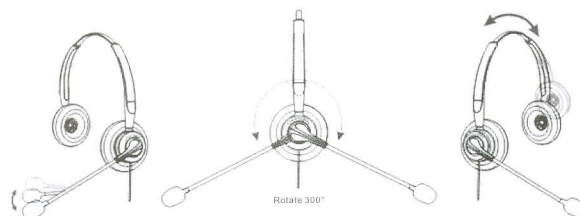

**ENS LYON**

**USER GUIDE**

**P73.33**

**Monaural Headset**

**Binaural Headset**

**Working**

Each Headset works only for some specific devices. Contact us for compatibility guide if needed.

Your headset comes with one of these plugs.

RJ09 connects to Modular RJ Headset/handset Port of home/office/call center landline telephones.

2.5mm plug connects to most cordless phones and landline telephones with 2.5mm headset port.

3.5mm plug connects to most smart phones, pads & PCs with single 3.5mm headset port.

USB plug connects to computer USB port.