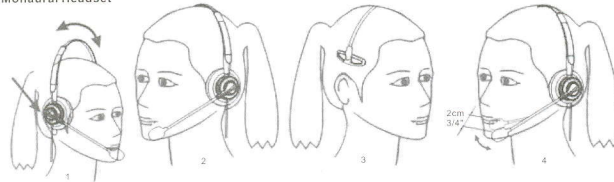

**ENS LYON**

**USER GUIDE**

**P73.33**

**Monaural Headset**

**Binaural Headset**

**Working**

Each Headset works only for some specific devices. Contact us for compatibility guide if needed.

Your headset comes with one of these plugs.

RJ09 connects to Modular RJ Headset/handset Port of home/office/call center landline telephones.

2.5mm plug connects to most cordless phones and landline telephones with 2.5mm headset port.

3.5mm plug connects to most smart phones, pads & PCs with single 3.5mm headset port.

USB plug connects to computer USB port.