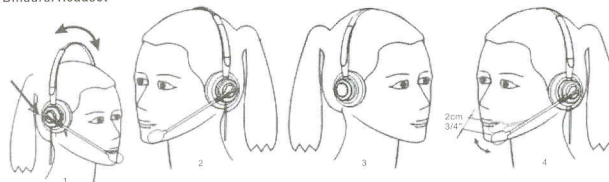

**ENS LYON**

**USER GUIDE**

**P73.33**

**Monaural Headset**

**Binaural Headset**

**Working**

Each Headset works only for some specific devices. Contact us for compatibility guide if needed.

Your headset comes with one of these plugs.

RJ09 connects to Modular RJ Headset/handset Port of home/office/call center landline telephones.

2.5mm plug connects to most cordless phones and landline telephones with 2.5mm headset port.

3.5mm plug connects to most smart phones, pads & PCs with single 3.5mm headset port.

USB plug connects to computer USB port.